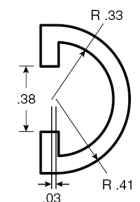

Full and Half Round Bar Cap

Full Round Bar Cap (rod covering)

Supplied in lengths or coils of white UHMW

5/16"

CV-508

3/8"

CV-370

1/2"

CV-371

5/8"

CV-372

Half Round Bar Cap (rod covering)

Supplied in lengths or coils of white UHMW

1/2"

CV-364

5/8"

CV-365

3/4"

CV-366

3/4"

CV-367