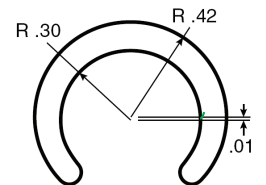

Full and Half Round Bar Cap

Full Round Bar Cap (rod covering)

Supplied in lengths or coils of white UHMW

5/16"

CV-508

3/8"

CV-370

1/2"

CV-371

5/8"

CV-372

Half Round Bar Cap (rod covering)

Supplied in lengths or coils of white UHMW

1/2"

CV-364

5/8"