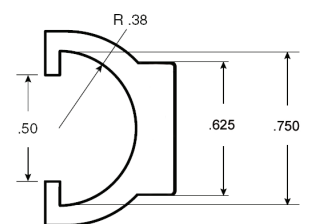

3/4"

CV-367