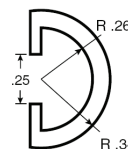

Full and Half Round Bar Cap

Full Round Bar Cap (rod covering)

Supplied in lengths or coils of white UHMW

5/16"

CV-508

3/8"

CV-370

1/2"

CV-371

5/8"

CV-372

Half Round Bar Cap (rod covering)

Supplied in lengths or coils of white UHMW

1/2"

CV-364

5/8"