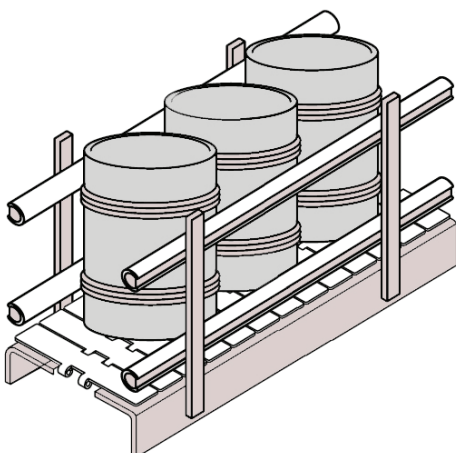

Half Round Bar Cap (rod covering)

Supplied in lengths or coils of white UHMW

1/2"

CV-364

5/8"

CV-365