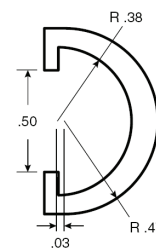

Full and Half Round Bar Cap

Full Round Bar Cap (rod covering)

Supplied in lengths or coils of white UHMW

5/16"

CV-508

3/8"

CV-370

1/2"

CV-371

5/8"

CV-372

Half Round Bar Cap (rod covering)

Supplied in lengths or coils of white UHMW

1/2"

CV-364

5/8"

CV-365

3/4"

CV-366

3/4"

CV-367