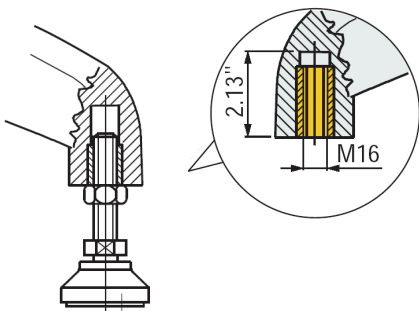

Frame Support Components

Part # 618-624312

Part 98 or 133

Material : Black reinforced polyamide.
Stainless steel hardware.
Fits 2" outside diameter tube.

Part # 615-624272

Material : Black reinforced polyamide.
Stainless steel hardware.
Fits 2" outside diameter tube.