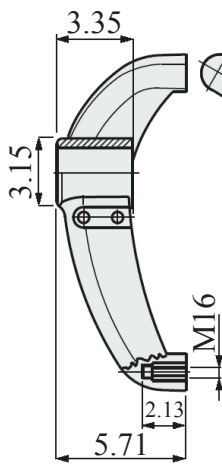

Frame Support Components

Part # 618-624312

Part 98 or 133

Material : Black reinforced polyamide.
Stainless steel hardware.
Fits 2" outside diameter tube.

Part # 615-624272

Material : Black reinforced polyamide.
Stainless steel hardware.
Fits 2" outside diameter tube.