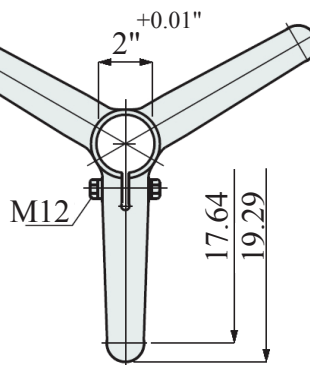

Frame Support Components

Part # 618-624312

Part 98 or 133

Material : Black reinforced polyamide.
Stainless steel hardware.
Fits 2" outside diameter tube.

Part # 615-624272

Material : Black reinforced polyamide.
Stainless steel hardware.
Fits 2" outside diameter tube.