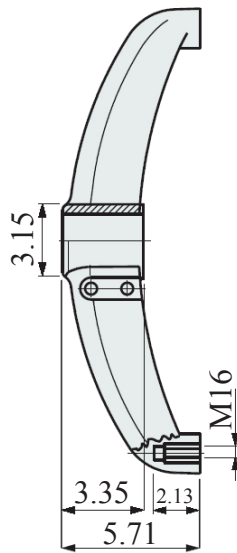

Frame Support Components

Part # 618-624312

Part 98 or 133

Material : Black reinforced polyamide.
Stainless steel hardware.
Fits 2" outside diameter tube.

Part # 615-624272

Material : Black reinforced polyamide.
Stainless steel hardware.
Fits 2" outside diameter tube.