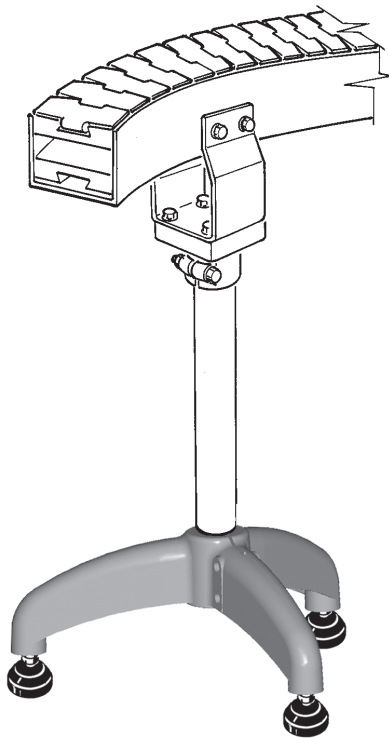

Frame Support Components

Part # 618-624312

Part 98 or 133

Material : Black reinforced polyamide.
Stainless steel hardware.
Fits 2" outside diameter tube.

Part # 615-624272

Material : Black reinforced polyamide.
Stainless steel hardware.
Fits 2" outside diameter tube.