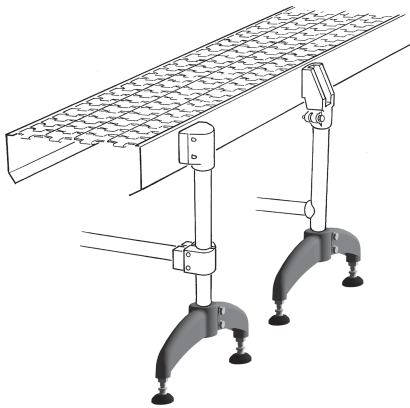

Frame Support Components

Part # 618-624312

Part 98 or 133

Material : Black reinforced polyamide.
Stainless steel hardware.
Fits 2" outside diameter tube.

Part # 615-624272

Material : Black reinforced polyamide.
Stainless steel hardware.
Fits 2" outside diameter tube.