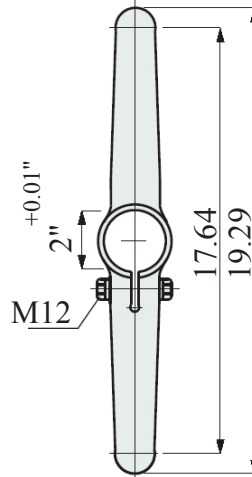

Frame Support Components

Part # 618-624312

Part 98 or 133

Material : Black reinforced polyamide.
Stainless steel hardware.
Fits 2" outside diameter tube.

Part # 615-624272

Material : Black reinforced polyamide.
Stainless steel hardware.
Fits 2" outside diameter tube.