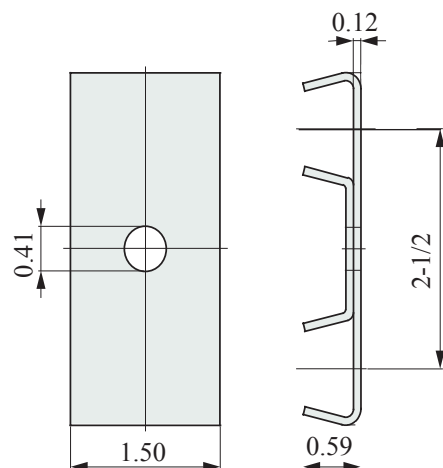

Rail Clamps

Part # **215-65976**

Single Rail Clamp in Stainless Steel

Part # **217-695131**

Double Rail Clamp in Stainless Steel

See page 24 for rod dimensions