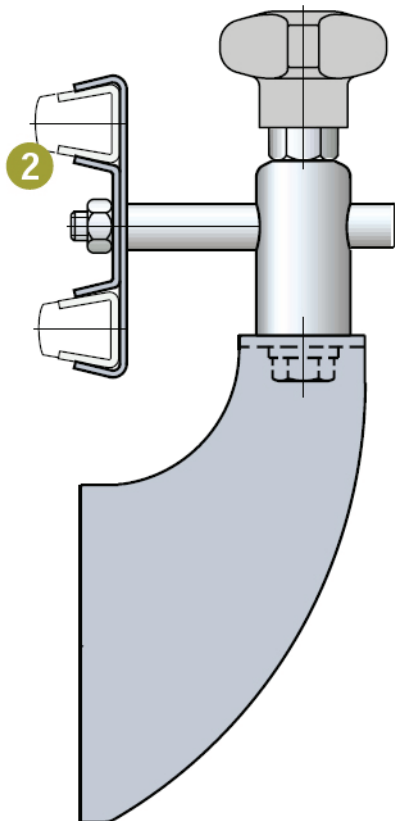

Rail Clamps

Part # **215-65976**

Single Rail Clamp in Stainless Steel

Part # **217-695131**

Double Rail Clamp in Stainless Steel

See page 24 for rod dimensions