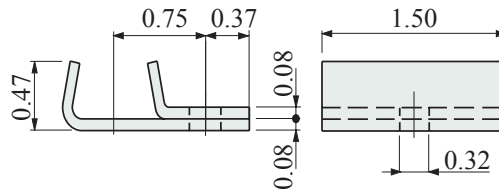

Rail Clamps

Part # **215-65976**

Single Rail Clamp in Stainless Steel

Part # **217-695131**

Double Rail Clamp in Stainless Steel

See page 24 for rod dimensions