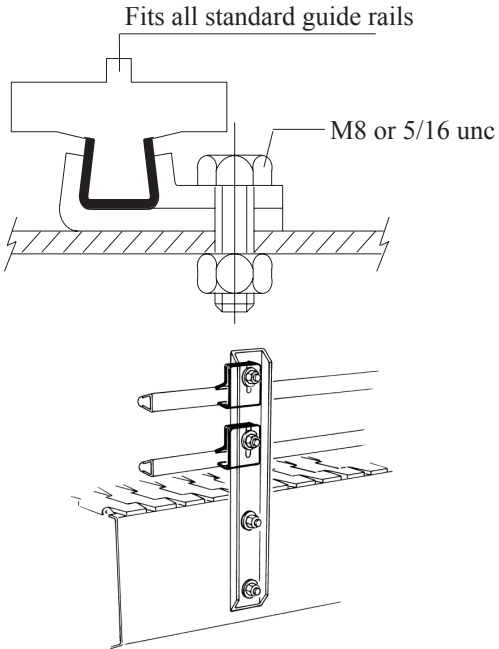

Rail Clamps

Part # **215-65976**

Single Rail Clamp in Stainless Steel

Part # **217-695131**

Double Rail Clamp in Stainless Steel

See page 24 for rod dimensions