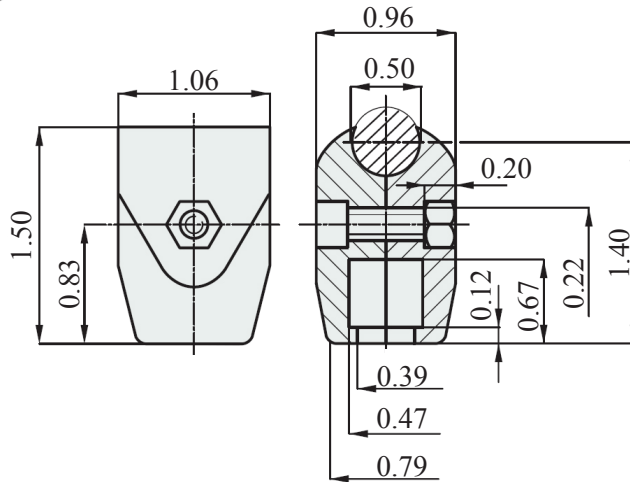

Rod Clamps

Part # **82B-6683800**

For use with 1/2" round rod guides

Rod end clamp in polyamide

Part # **159-672972**

Recommended for inclined applications

Rod clamp in polyamide for 1/4 x 1 flat bar