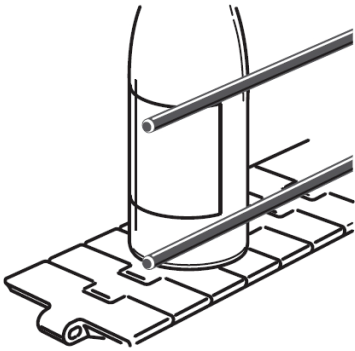

Rod Clamps

Part # **82B-6683800**

For use with 1/2" round rod guides

Rod end clamp in polyamide

Part # **159-672972**

Recommended for inclined applications

Rod clamp in polyamide for 1/4 x 1 flat bar