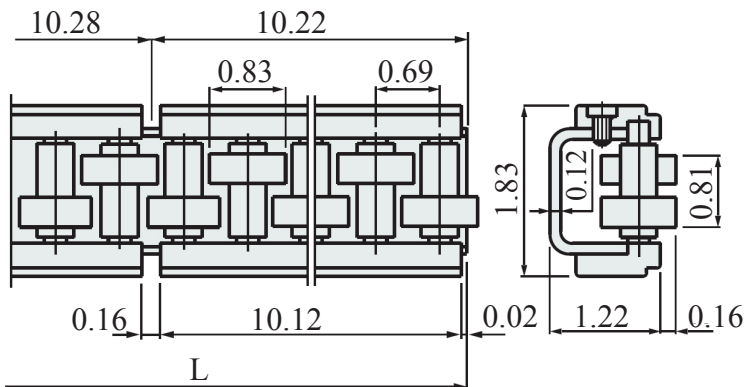

Roller Guide One Roller Wide

- Material : rollers in acetal POM (white).
Side straps in polyamide PA (black).
Frame in stainless steel AISI 303.

Part #	Length L
128-62640	1 meter
128-62670	2 meters
128-63350	3 meters

• Modular system

Guides are made of 257 mm long modules fixed on a metal «C» profile.

Cross head Screws
M4x8 UNI 7687

Roller Guide Two Rollers Wide

- Material : rollers in acetal POM (white).
Side straps in polyamide PA (black).
Frame in stainless steel AISI 303.

Part #	Length L
128-62650	1 meter
128-62680	2 meters
128-63340	3 meters

Replacement rollers 63-51370

Dimensions : 8mm thick x 21mm od.
Hub : 6.3mm bore x 26.5mm long