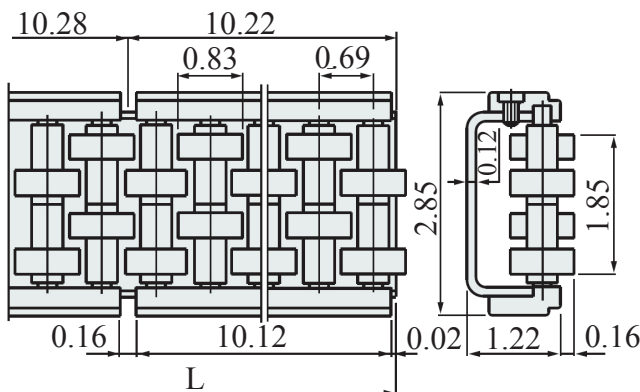

Roller Guide One Roller Wide

- Material : rollers in acetal POM (white).
Side straps in polyamide PA (black).
Frame in stainless steel AISI 303.

Part #	Length L
128-62640	1 meter
128-62670	2 meters
128-63350	3 meters

• Modular system

Guides are made of 257 mm long modules fixed on a metal «C» profile.

Cross head Screws
M4x8 UNI 7687

Roller Guide Two Rollers Wide

- Material : rollers in acetal POM (white).
Side straps in polyamide PA (black).
Frame in stainless steel AISI 303.

Part #	Length L
128-62650	1 meter
128-62680	2 meters
128-63340	3 meters

Replacement rollers 63-51370

Dimensions : 8mm thick x 21mm od.
Hub : 6.3mm bore x 26.5mm long