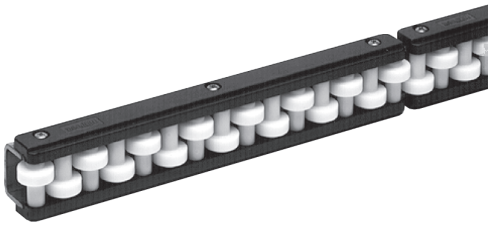

Roller Guide One Roller Wide

- Material : rollers in acetal POM (white).
Side straps in polyamide PA (black).
Frame in stainless steel AISI 303.

Part #	Length L
128-62640	1 meter
128-62670	2 meters
128-63350	3 meters

• Modular system

Guides are made of 257 mm long modules fixed on a metal «C» profile.

Cross head Screws
M4x8 UNI 7687

Roller Guide Two Rollers Wide

- Material : rollers in acetal POM (white).
Side straps in polyamide PA (black).
Frame in stainless steel AISI 303.

Part #	Length L
128-62650	1 meter
128-62680	2 meters
128-63340	3 meters

Replacement rollers 63-51370

Dimensions : 8mm thick x 21mm od.
Hub : 6.3mm bore x 26.5mm long