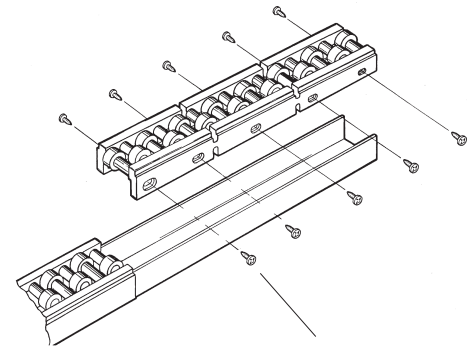

Roller Guide One Roller Wide

- Material : rollers in acetal POM (white).
Side straps in polyamide PA (black).
Frame in stainless steel AISI 303.

Part #	Length L
128-62640	1 meter
128-62670	2 meters
128-63350	3 meters

• Modular system

Guides are made of 257 mm long modules fixed on a metal «C» profile.

Cross head Screws
M4x8 UNI 7687

Roller Guide Two Rollers Wide

- Material : rollers in acetal POM (white).
Side straps in polyamide PA (black).
Frame in stainless steel AISI 303.

Part #	Length L
128-62650	1 meter
128-62680	2 meters
128-63340	3 meters

Replacement rollers 63-51370

Dimensions : 8mm thick x 21mm od.
Hub : 6.3mm bore x 26.5mm long