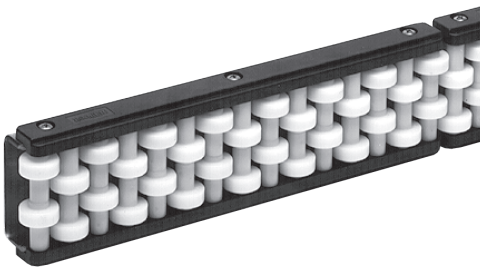

Roller Guide One Roller Wide

- Material : rollers in acetal POM (white).
Side straps in polyamide PA (black).
Frame in stainless steel AISI 303.

Part #	Length L
128-62640	1 meter
128-62670	2 meters
128-63350	3 meters

• Modular system

Guides are made of 257 mm long modules fixed on a metal «C» profile.

Cross head Screws
M4x8 UNI 7687

Roller Guide Two Rollers Wide

- Material : rollers in acetal POM (white).
Side straps in polyamide PA (black).
Frame in stainless steel AISI 303.

Part #	Length L
128-62650	1 meter
128-62680	2 meters
128-63340	3 meters

Replacement rollers 63-51370

Dimensions : 8mm thick x 21mm od.
Hub : 6.3mm bore x 26.5mm long