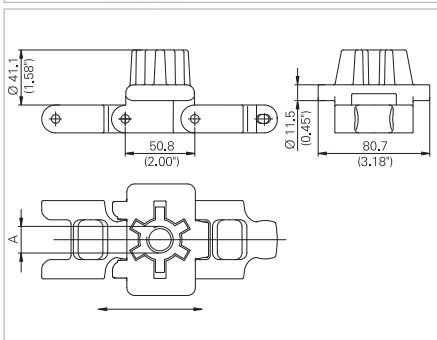

### Cone attachment CT

Cone Line Module for case chain 1200 (Straight).

Standard material is NY white

Chain type	Chain pitch P		0.75" thread diam. A		Thread length min.	
	mm	inch	mm	inch	mm	inch
C1200K224CT--AA--	50.8	2.00	19.1	0.75	25.4	1.00