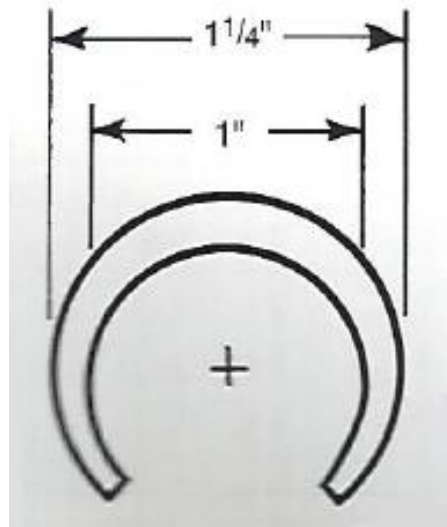

**SPÉCIFICATION DE PRODUIT
PRODUCT SPECIFICATION**

CV369

GLISSIÈRE CLIP-ON RONDE
/ FULL ROUND CLIP-ON
WEARSTRIP

DESCRIPTION

Glissière, CV-369, Clip-on
rond 1", en UHMW blanc.

DESCRIPTION

Wearstrip CV-369, Clip-on 1"
full round shape, in white
UHMW.

Image :

Dimensions :

Application :