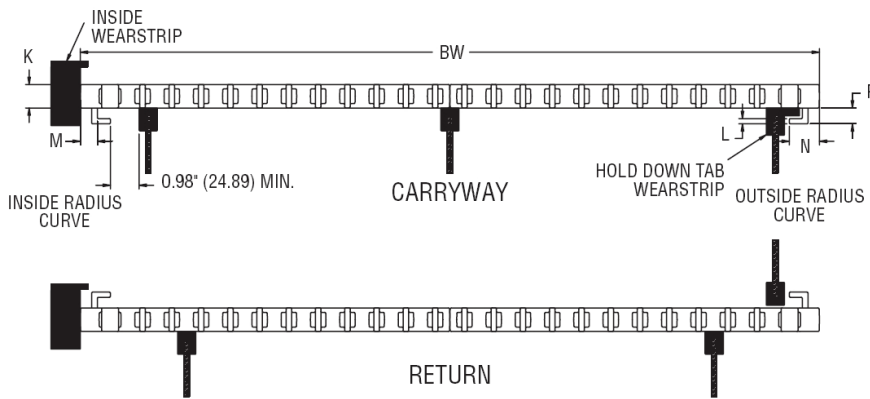

Modular Belt Specific Wearstrip

Standard material is grey oil filled uhmw, supplied in 10' or 20' lengths

Part # 10158-PL-IS

Application Example

Part # 10158-PL

Standard material is white uhmw, supplied in 10' lengths

Chain Specific Wearstrip

Part # N92000S

Application Example

Part # N92000R