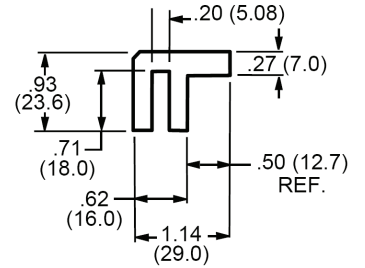

Modular Belt Specific Wearstrip

Standard material is grey oil filled uhmw, supplied in 10' or 20' lengths

Part # 10158-PL-IS

Application Example

Part # 10158-PL

Standard material is white uhmw, supplied in 10' lengths

Chain Specific Wearstrip

Part # N92000S

Application Example

Part # N92000R