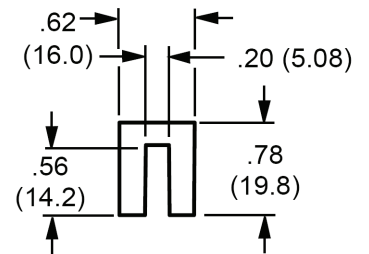

Modular Belt Specific Wearstrip

Standard material is grey oil filled uhmw, supplied in 10' or 20' lengths

Part # 10158-PL-IS

Application Example

Part # 10158-PL

Standard material is white uhmw, supplied in 10' lengths

Chain Specific Wearstrip

Part # N92000S

Application Example

Part # N92000R