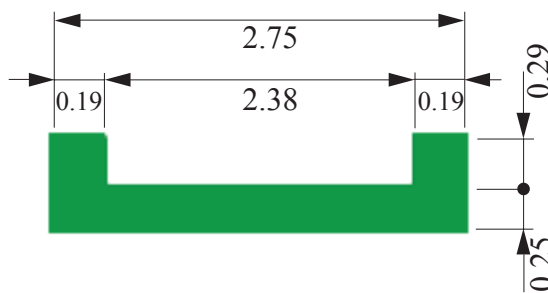

Modular Belt Specific Wearstrip

Standard material is grey oil filled uhmw, supplied in 10' or 20' lengths

Part # 10158-PL-IS

Application Example

Part # 10158-PL

Standard material is white uhmw, supplied in 10' lengths

Chain Specific Wearstrip

Part # N92000S

Application Example

Part # N92000R