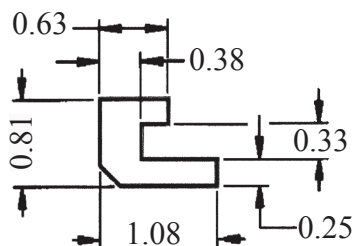

Modular Belt Specific Wearstrip

Standard material is grey oil filled uhmw, supplied in 10' or 20' lengths

Part # 10158-PL-IS

Application Example

Part # 10158-PL

Standard material is white uhmw, supplied in 10' lengths

Chain Specific Wearstrip

Part # N92000S

Application Example

Part # N92000R